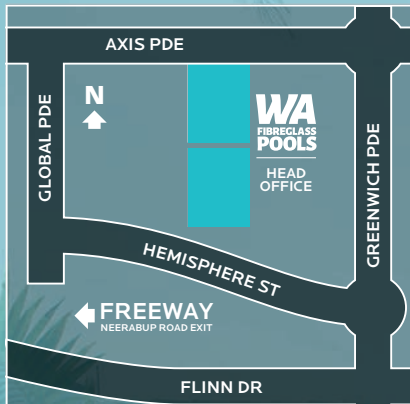

INDULGENCE 8

Length 8m Width 4m
Depth 1.1m - 1.78m

NINGALOO

Length 8.5m Width 3.4m
Depth 1.05m - 1.7m

LONG WEEKENDER

Length 8.5m Width 4m
Depth 1.05m - 1.7m

KIMBERLEY

Length 10m Width 3.4m
Depth 1m - 1.8m