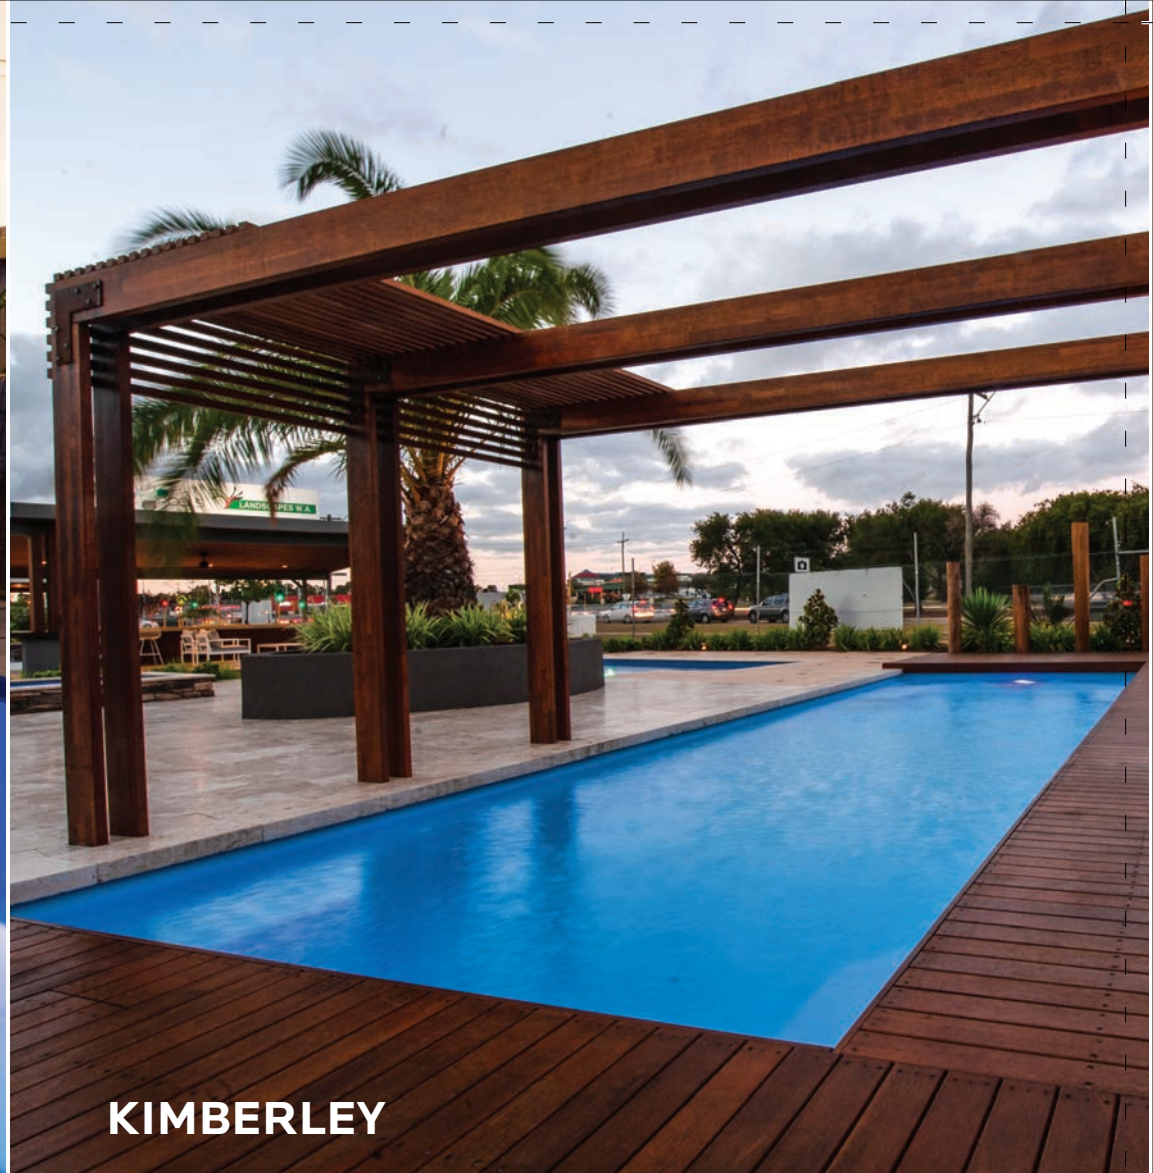

KIMBERLEY

Inspired by the beautiful Ningaloo Reef this model is perfect for swimming with dual, corner entry steps and swim outs to maximise space. The perfect family pool and the ideal place to cool off on a hot summer's day.

NINGALOO 8.5m x 3.4m Depth 1.05m » 1.7m

Our largest pool in the series, the Kimberley is a functional family swimming pool with big visual impact. It is ideal for doing laps or just chilling out with friends on the generous steps and seating areas.

KIMBERLEY 10m x 3.4m Depth 1m » 1.8m