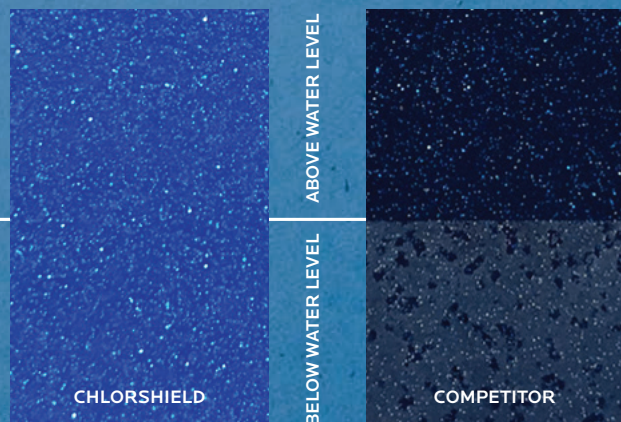

KIMBERLEY 10m x 3.4m Depth 1m » 1.8m

CHLORSHIELD

THE ULTIMATE PROTECTION FOR YOUR FIBREGLOSS POOL

The next generation of swimming pool surface gelcoat technology, CHLORSHIELD gelcoat by RF Composites delivers unparalleled durability and protection of your pool's cosmetic appeal, guarding against chlorine bleaching and oxidation of the pool surface.

CHLORSHIELD gelcoat surpasses Australian Standard AS1838 by a factor of 10, retaining 99.5% of its gloss after exposure to even the harshest chemical conditions.

CHLORSHIELD is built tough with advanced flexural strength and impact resistance to protect your pool against cracking.

CHLORSHIELD defends your pool, preserving its beauty, finish and sparkle while being offered in a wide range of vivid colours and highlights.

PLEASE NOTE: Images are a representation only. We always recommend visiting a display centre to view our colours in-ground before making your final selection.