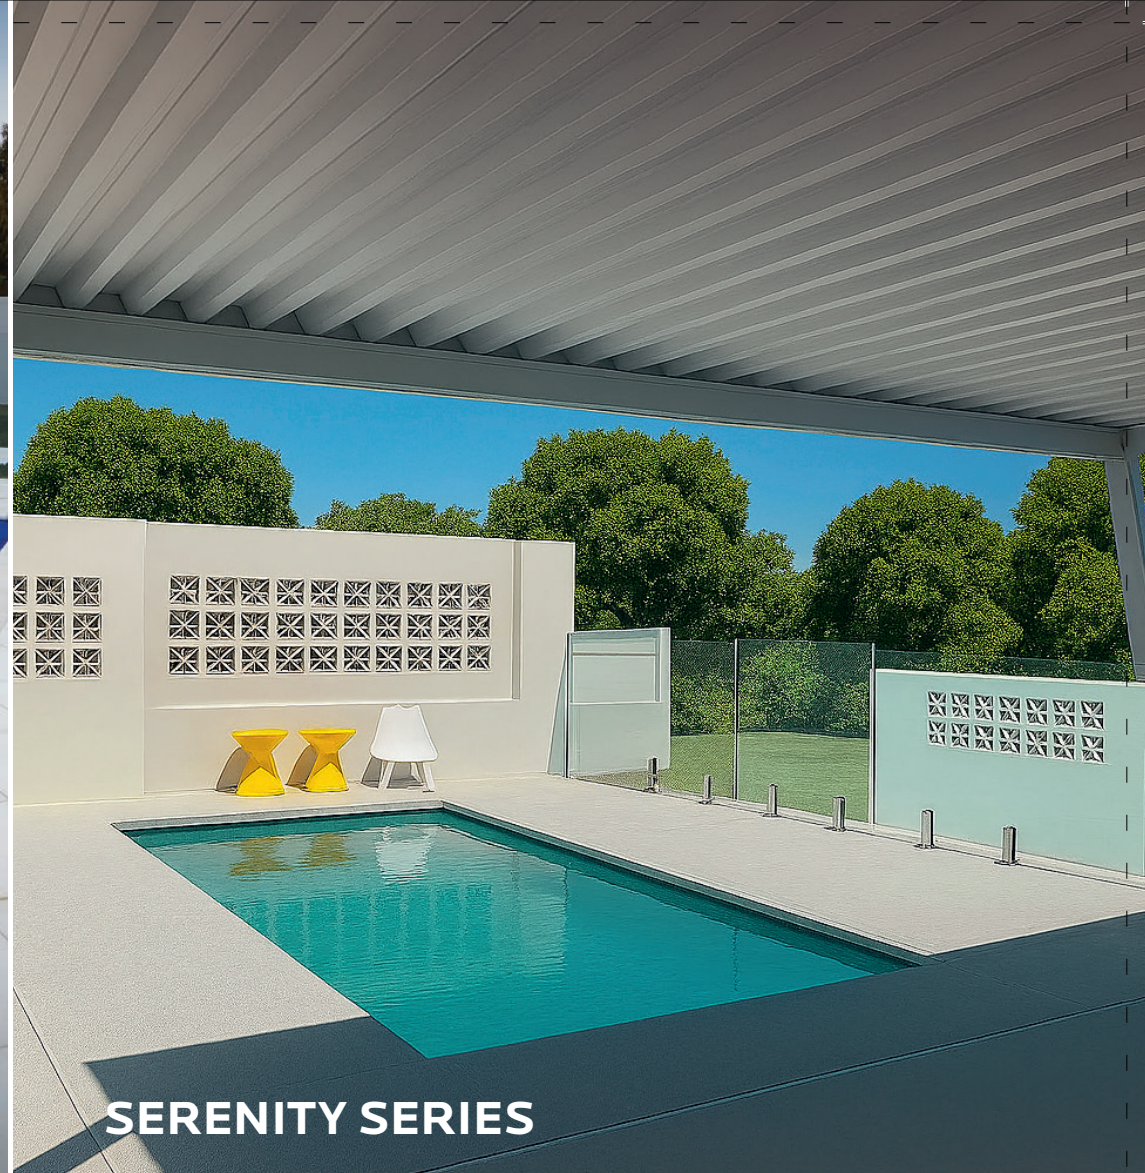

COURTYARD 5.5m x 2m Depth 1.2m » 1.2m

Perfect in design and functionality, featuring dual swimouts in the deep end and a large luxurious seating area in the shallow end, our Abrolhos and Geographe pool models are both visually stunning and completely functional.

ABROLHOS 6m x 2.25m Depth 1m » 1.5m
GEOGRAPHE 8m x 2.25m Depth 1m » 1.65m

RETREAT

SERENITY SERIES

Part of the Weekender Series, The Retreat's modern design has been created to suit most backyards. Featuring dual swim outs in the deep end and a large seated area in the shallow end, perfect for relaxing. Add the option of custom spa jets for the ultimate experience.

RETREAT 6m x 2.75m Depth 1m » 1.5m

The latest geometric design in the WA Fibreglass range, the Serenity 6 features corner entry steps in the shallow end to maximise swimming area and an extended seating area running the full length - perfect for splashing with the kids or just relaxing.